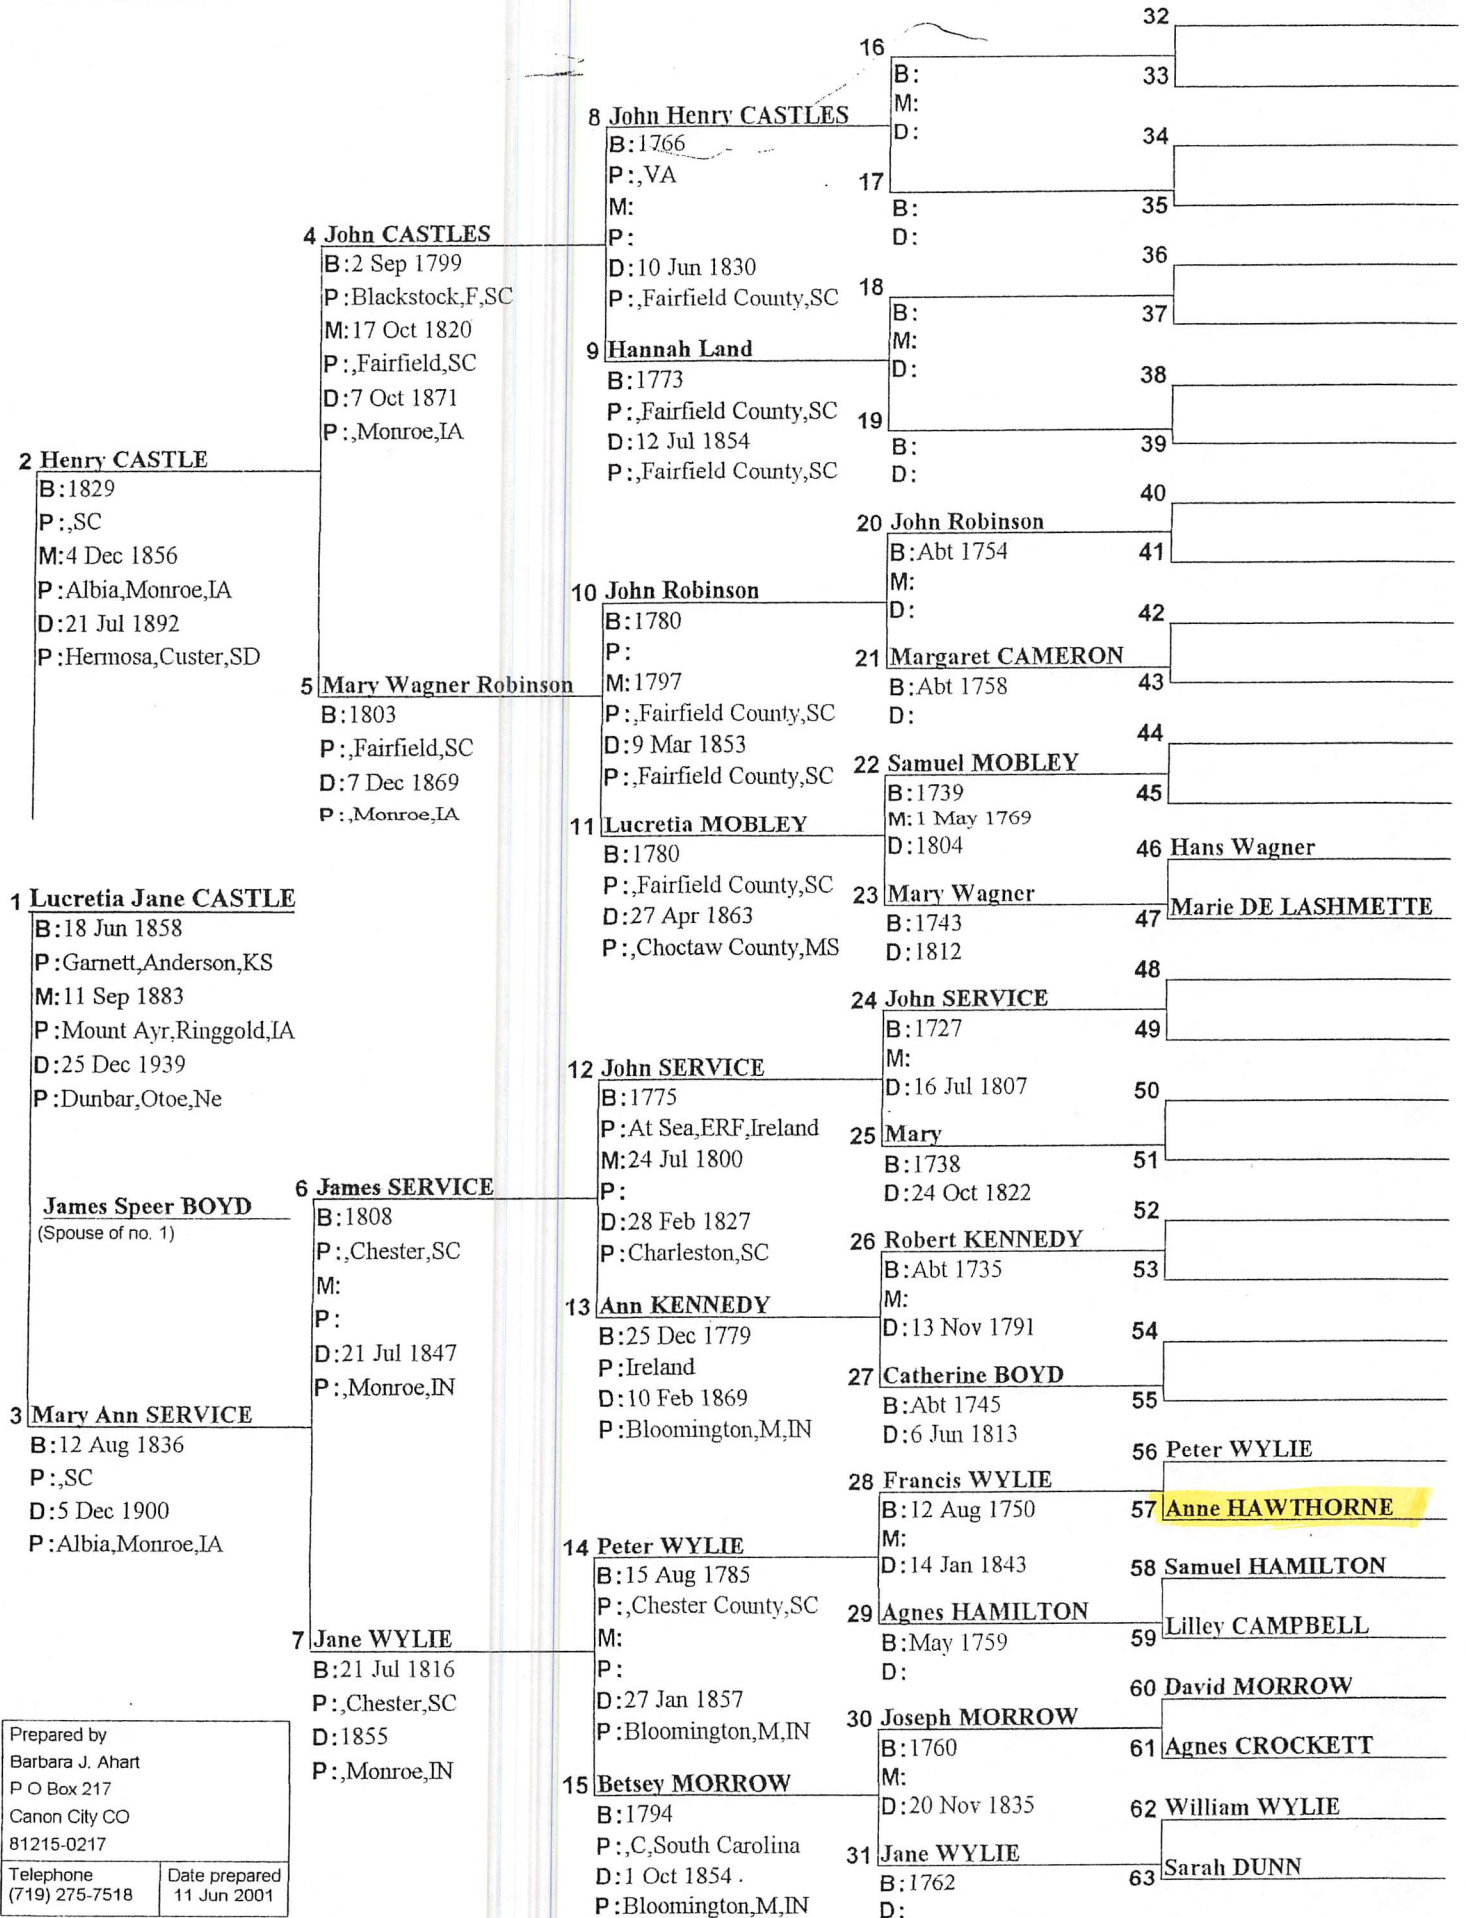

# Pedigree Chart

Prepared by  
 Barbara J. Ahart  
 P O Box 217  
 Canon City CO  
 81215-0217

Telephone (719) 275-7518  
 Date prepared 11 Jun 2001